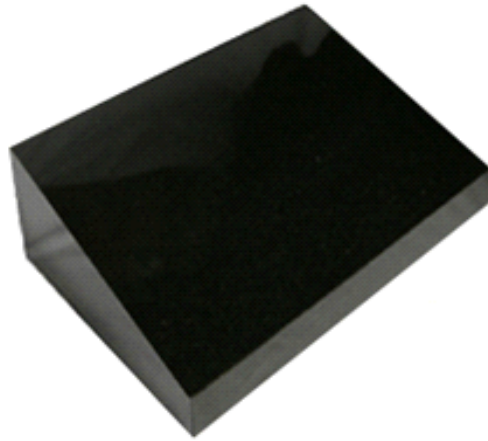

wedges | slabs | tablets

WEDGE / SLAB:

Wedge: 2" @ front, 4" @ rear / Slab: 1" or 2" thick

Sizes	Black	Dark Grey	Karin Grey	Blue Pearl
12 x 12"	£ 85	£115	£115	£125
18 x 18"	£150	£205	£205	£220

18"x 12" or other sizes can be cut from an 18 x 18" for an extra **£50**.

OPEN BOOK WEDGE:

on rear riser block (can have a tassel added)

Sizes	Black
12 x 12 x 3"	£150
18 x 12 x 3"	£200
24 x 18 x 3"	£420

DESK TABLET:

2" @ front, 4" @ rear (includes flower vase)

Sizes	Black	Dark Grey	Karin Grey	Blue Pearl
12 x 12"	£ 95	£125	£125	£135
18 x 18"	£155	£205	£205	£220

18"x 12" or other sizes can be cut from an 18 x 18" for an extra **£50**.
Vase lid- colour provided will depend on inscription colour.

Granite Colours Available: (Wedge / Slab / Desk Tablet)

Notes:

Other colours are available but will need to be imported.
Dimensions are in inches and are approximate.
Inscriptions added at £3 per letter in any finish.
Black + Dark Grey granite are usually held in stock.