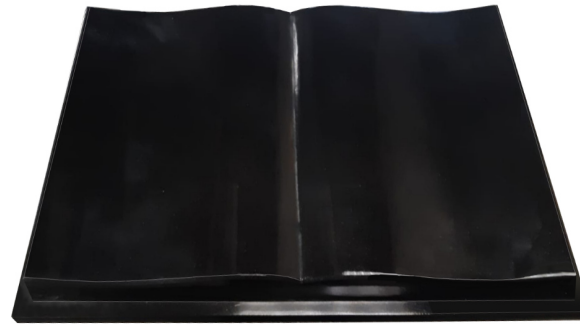

wedges | slabs | tablets

WEDGE / SLAB:

Wedge: 2" @ front, 4" @ rear / Slab: 1" or 2" thick

Sizes	Black	Dark Grey	Karin Grey	Blue Pearl
12 x 12"	£ 85	£115	£115	£125
18 x 18"	£150	£205	£205	£220

18"x 12" or other sizes can be cut from an 18 x 18" for an extra **£50**.

OPEN BOOK WEDGE:

on rear riser block (can have a tassel added)

Sizes	Black
12 x 12 x 3"	£150
18 x 12 x 3"	£200
24 x 18 x 3"	£420

DESK TABLET:

2" @ front, 4" @ rear (includes flower vase)

Sizes	Black	Dark Grey	Karin Grey	Blue Pearl
12 x 12"	£ 95	£125	£125	£135
18 x 18"	£155	£205	£205	£220

18"x 12" or other sizes can be cut from an 18 x 18" for an extra **£50**.
Vase lid- colour provided will depend on inscription colour.

Granite Colours Available: (Wedge / Slab / Desk Tablet)

Notes:

Other colours are available but will need to be imported.
Dimensions are in inches and are approximate.
Inscriptions added at £3 per letter in any finish.
Black + Dark Grey granite are usually held in stock.